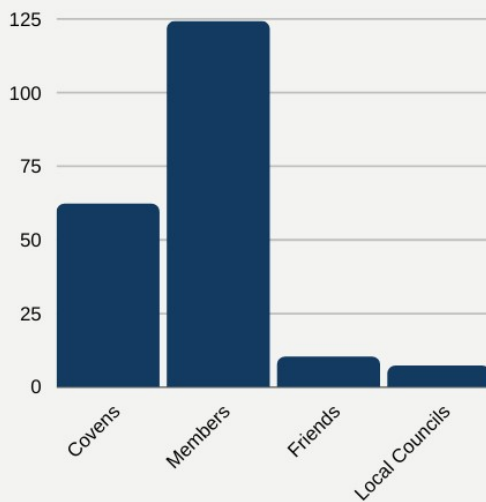

WHO WE ARE

The Covenant of the Goddess is incorporated as a non-profit religious organization in California, which has grown to be an international organization. As a confederation of covens and individuals from various traditions, we share in the worship of the Goddess and the Old Gods and subscribe to a common code of ethics.

STATISTICS

Who is reaping the benefits of joining CoG?

BENEFITS

Networking | Legal Recognition | Clergy Credentials | Military Chaplaincy & Advocacy | Prison Chaplaincy & Advocacy | Law Enforcement Education | Media Education | Legislative Activism | Interfaith Relations & Education | Military & Youth Awards | Community Service

COGPI02022

VISION & MISSION

The Covenant of the Goddess envisions a world where all living beings are honored and cherished as manifestations of the Sacred.

We, the Covenant of the Goddess, through advocacy, education, interfaith action, and resource sharing, empower Witches and Wiccans to protect, strengthen, and enrich our religion, society, and the Earth.